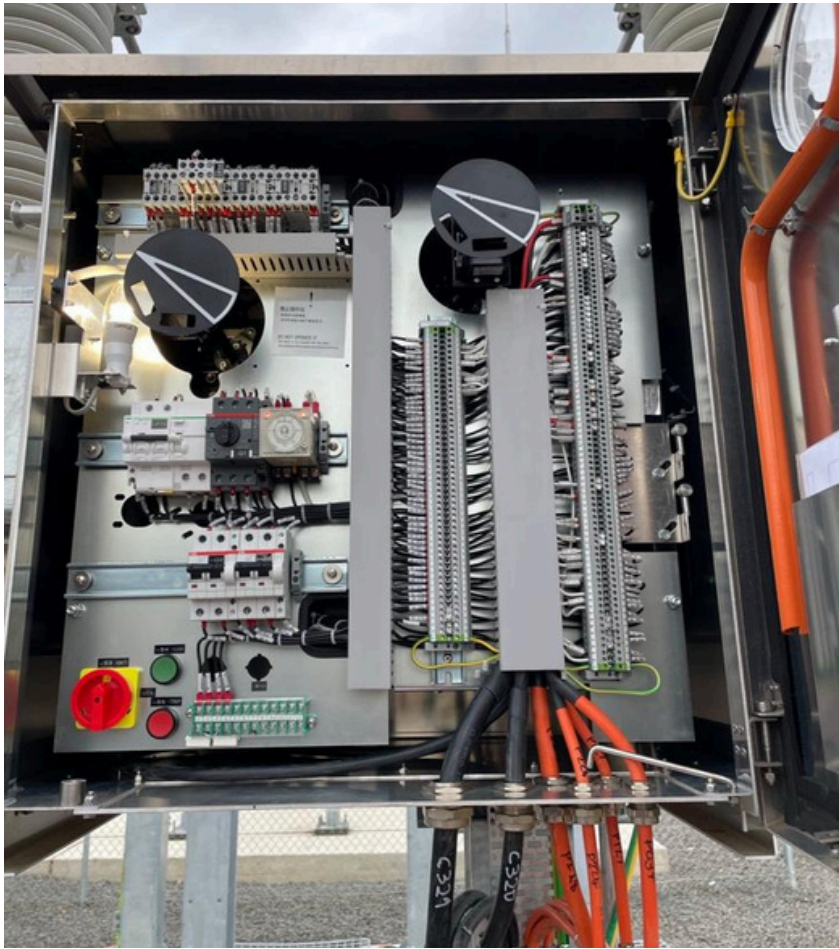

## MINING AND HEAVY INDUSTRIAL

We provide expert electrical services tailored for the mining and heavy industrial sectors. Our team is experienced in working with high-voltage systems, industrial machinery, and site infrastructure to ensure safe, efficient, and reliable operations. From new installations to maintenance and upgrades, we support large-scale projects with a focus on durability, compliance, and performance.